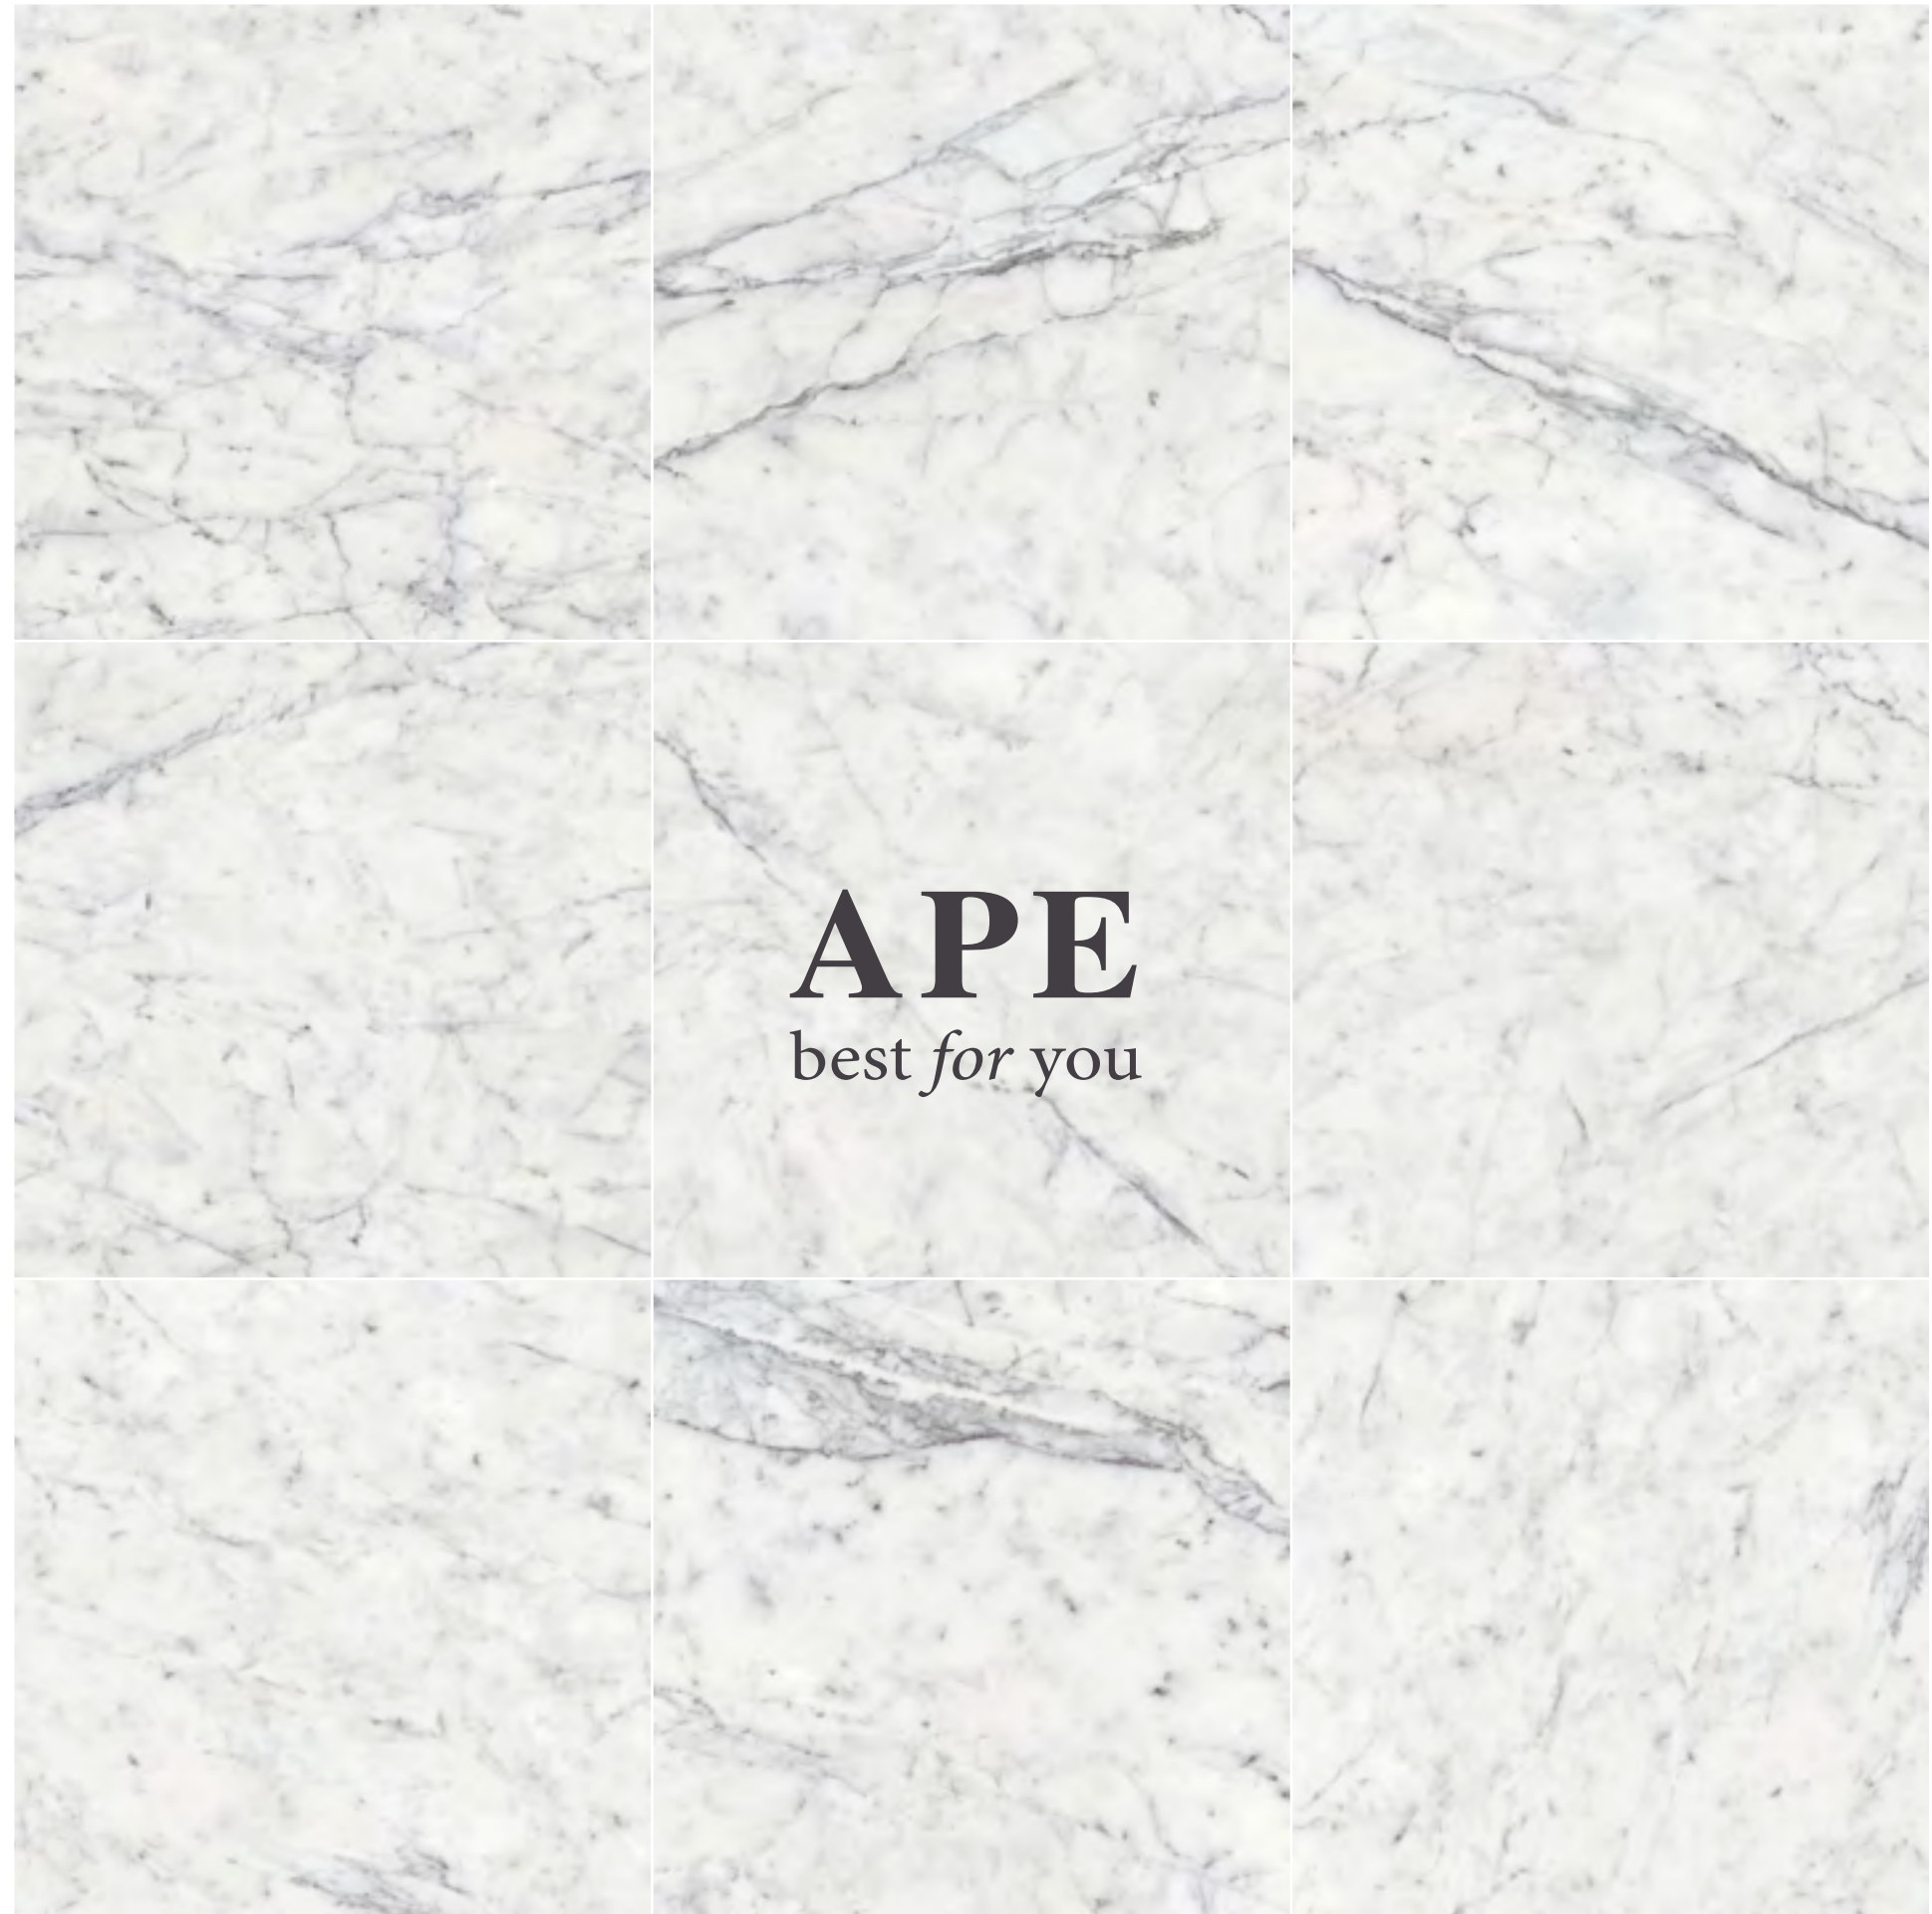

APE
best for you