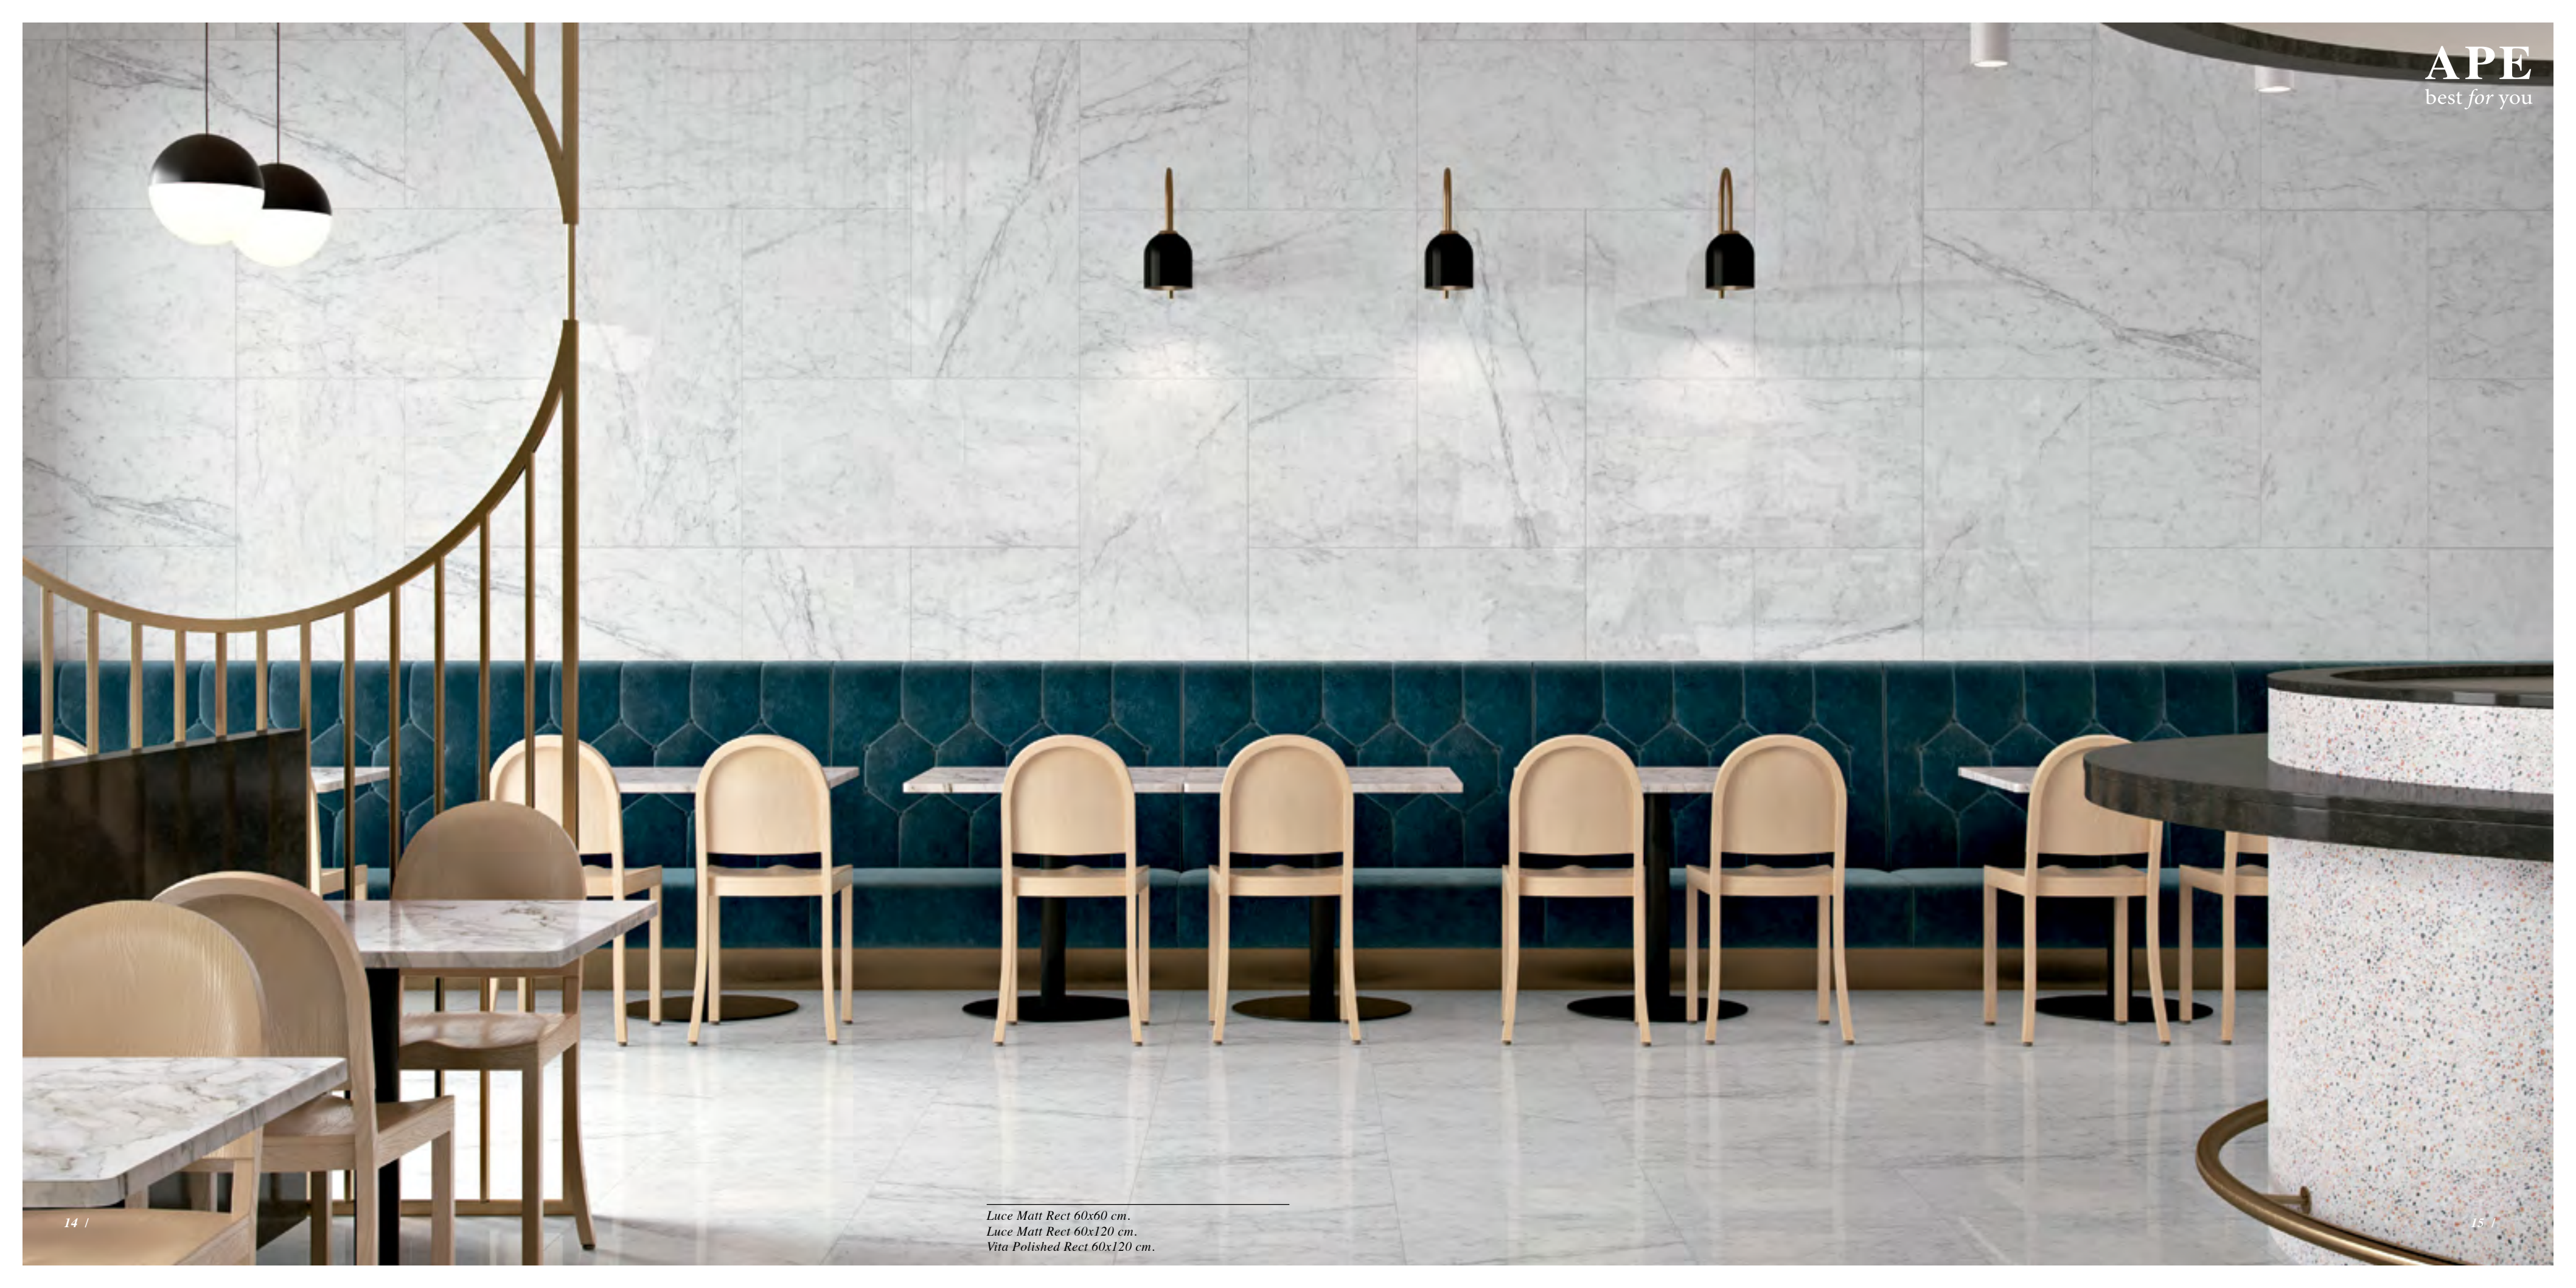

120X120

MATT

POLISHED

STRUCTURED

Luce Matt Rect 60x60 cm.
Luce Matt Rect 60x120 cm.
Vita Polished Rect 60x120 cm.

Luce Matt Rect 30x60 cm.
Trevi Matt Rect 60x120 cm.
Alabama Faggio Rect 20x120 cm.

Vita Polished Rect. 60x120 cm.
Vita Polished Rect. 120x120 cm.
Sole Polished Rect. 60x120 cm.