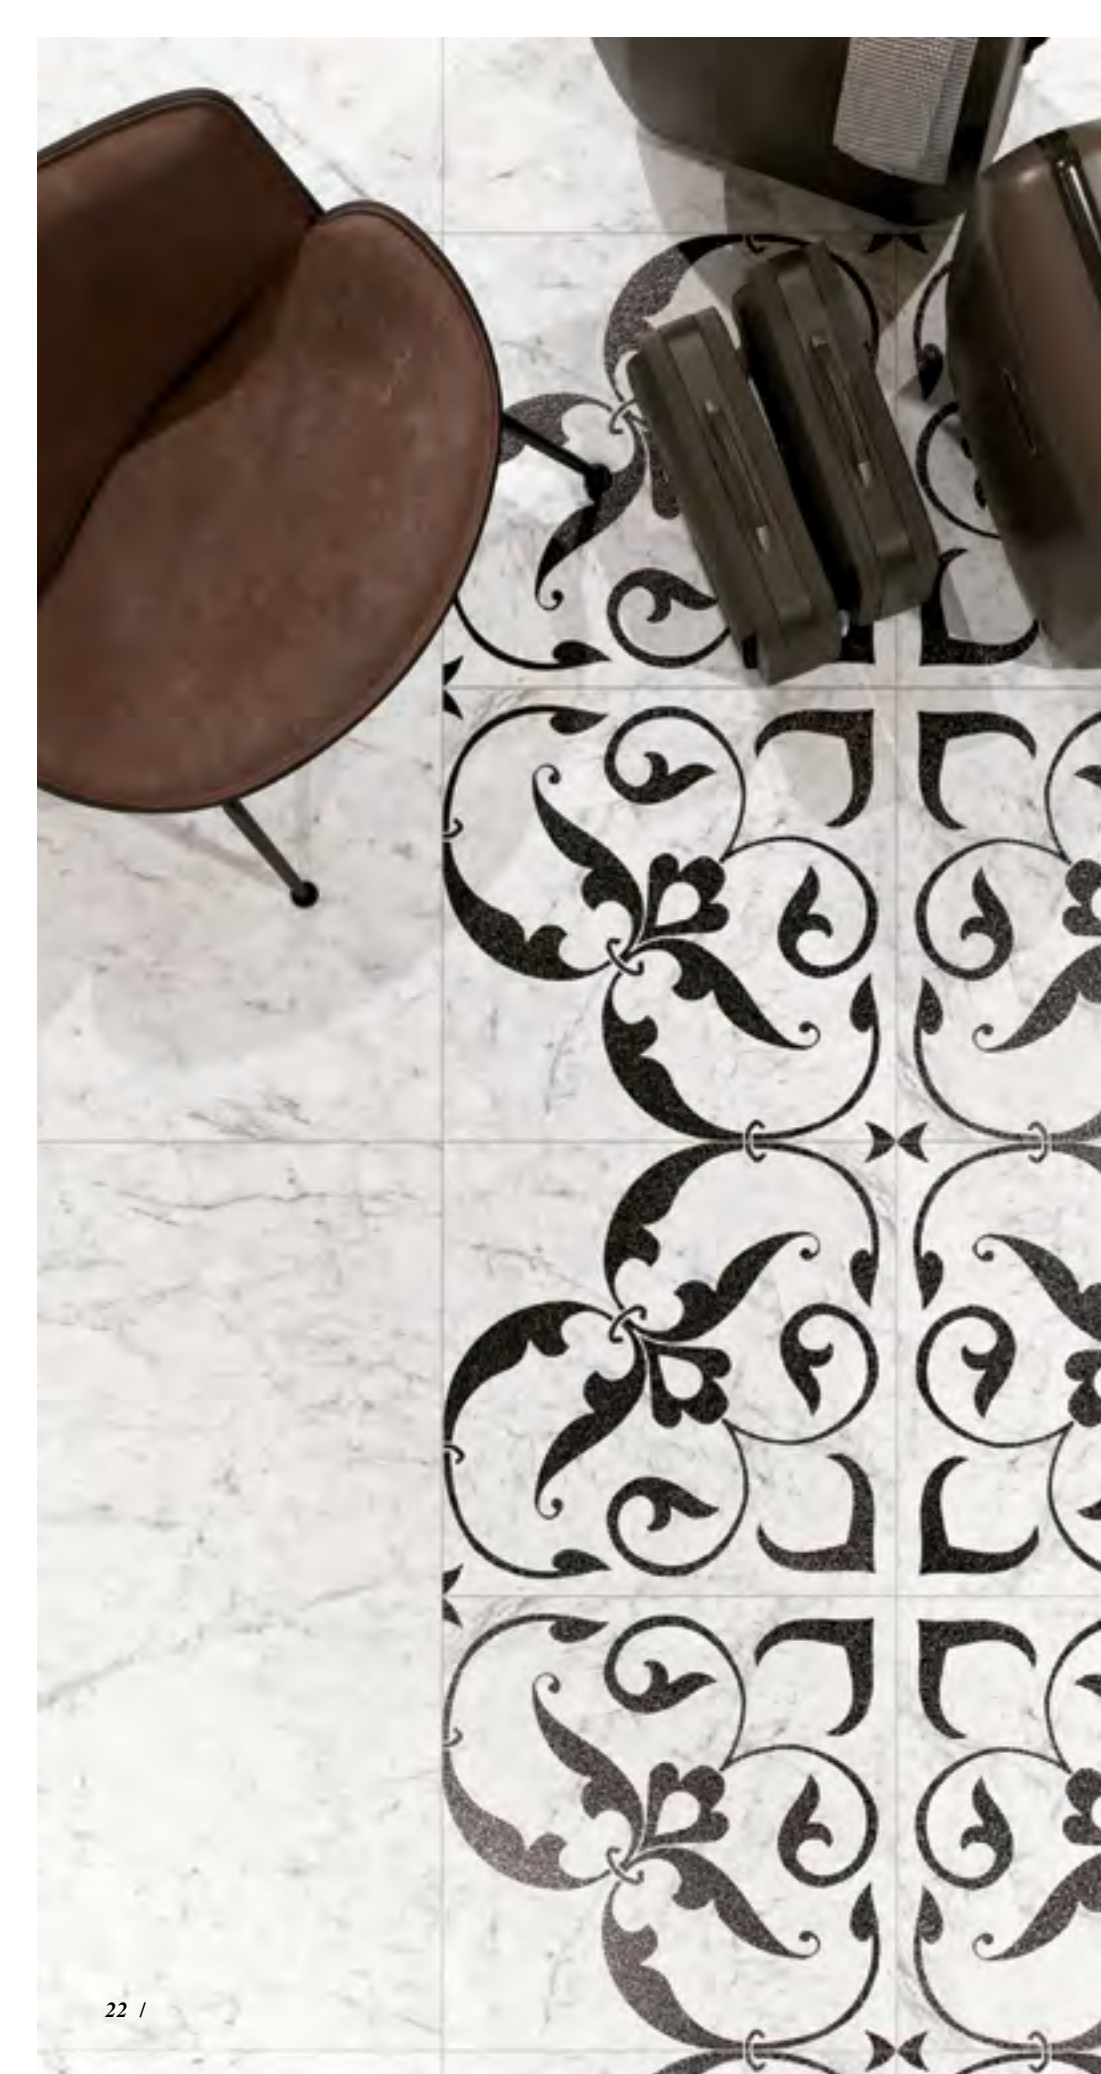

Vita Polished Rect. 30x60 cm.
Vita Polished Rect. 120x120 cm.
Rosetón Dolce Polished 60x60 cm.
Lienzo Black Lapatto Rect. 30x60 cm.
Lienzo Black Lapatto Rect. 80x80 cm.